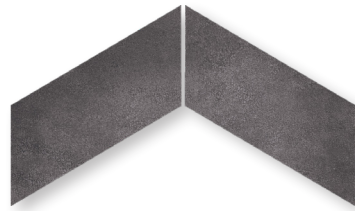

COLORS

Anthracite